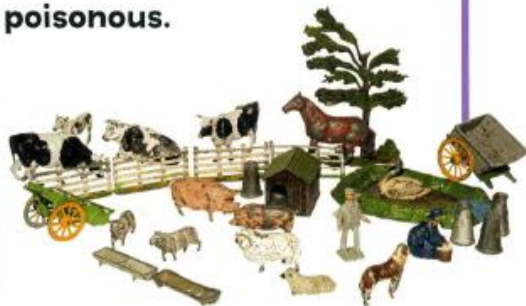

### Find out for yourself

Ask your parents and grandparents what toys they played with. What differences are there between their toys and yours?

Many of the toys produced now are similar to the toys that children played with in the past. Here is a modern doll's house. It is mostly made from plastic. Old doll's houses were made from wood.

## Changing materials

One of the biggest differences between toys then and now is the materials that they are made from.

In Victorian times, a wealthy child might have owned a rocking horse. The horses were made from beautifully carved wood.

In the early part of the twentieth century, a lot of toys were made out of tin. This is a **clockwork** tin elephant.

These toy farm animals from the 1950s are made from a metal called lead. Lead is no longer used in toys because we know it is **poisonous**.

### Then and now

Look at the farm animals then and now. Make a list of similarities and differences.

Since the 1940s, more and more toys have been made using man-made materials. Look at this modern rocking toy. It has a bear to sit on instead of a horse and it is made out of soft **synthetic** materials.