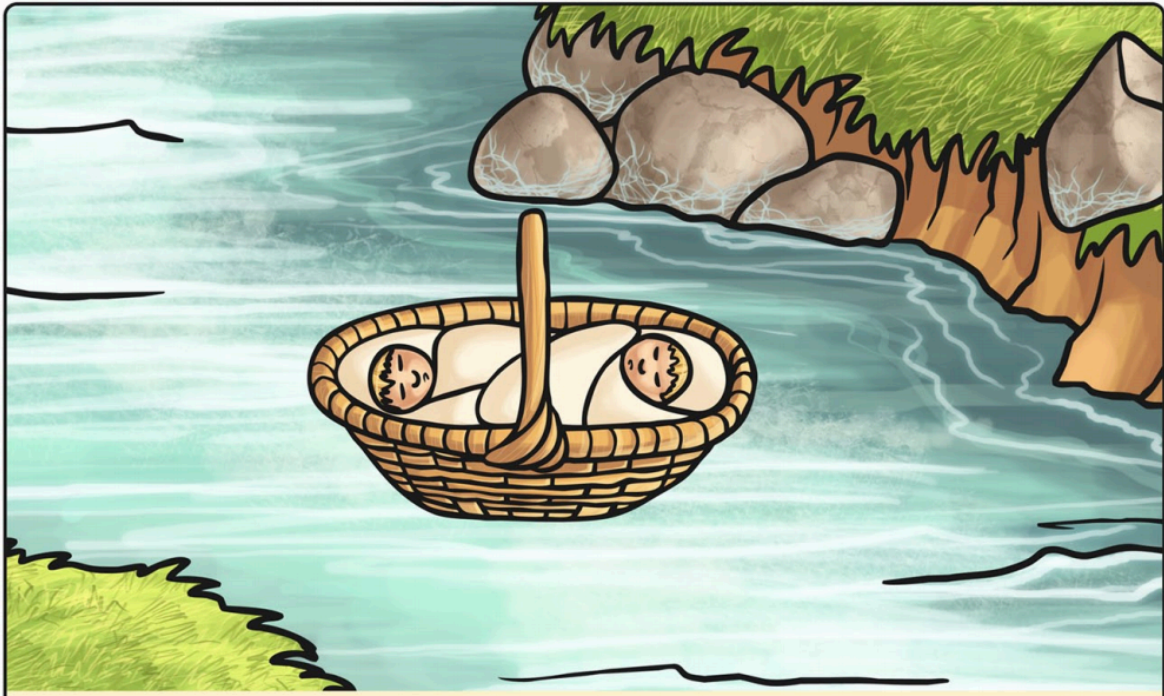

Servant, felt sorry for the twins, abandoned, river, all alone, what would happen, left to die.

What did the servant do?

Write a sentence about their journey in the basket.

The servant took them to the river but...