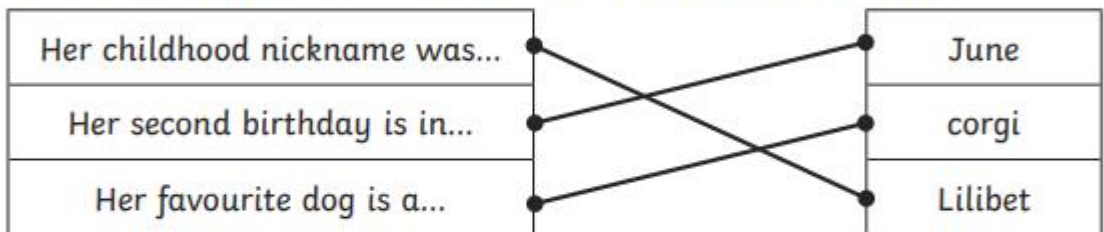

Queen Elizabeth II Answers

1. When is the Queen's real birthday? Tick **one**.

21st April

2nd May

60 years

2. Look at the **Fun Facts** section. Draw lines to match these sentences:

3. What happened to Princess Elizabeth on 2nd June 1953? Tick **one**.

She married Philip, the Duke of Edinburgh.

She had eight great-grandchildren.

She was crowned Queen.

4. Look at the **Did You Know...?** section. **Find** and **copy** a word which means king or queen.

monarch

5. What did she do during the Second World War?

She was a truck driver and a mechanic.

6. Who is the Queen married to?

Philip, the Duke of Edinburgh.

7. Why does the Queen have two birthdays?

There might not be good weather for her real birthday in April.