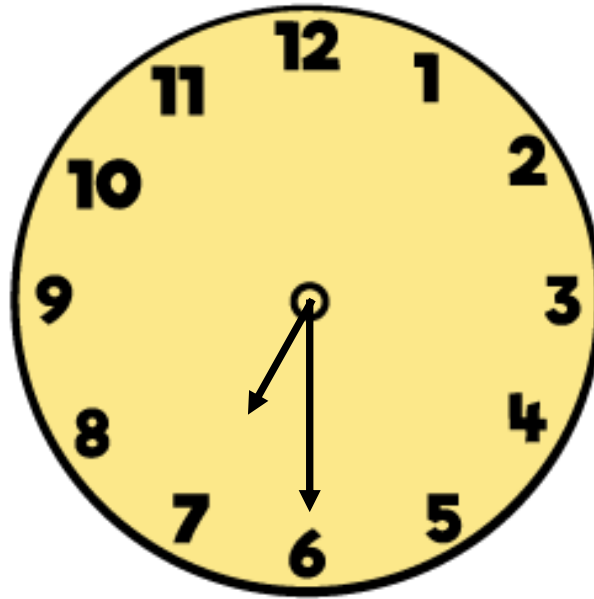

The clock shows half past 7

False

If it is half past 7 the hour hand should be half way between 7 and 8