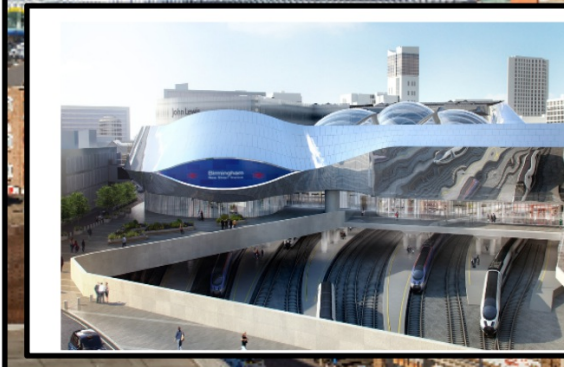

Friday

Editing - you have 5 minutes.

Spellings

Full stops

Capital letters

Speech
marks

What landmarks do you remember seeing in Birmingham City Centre?

Our task today is to write a description of one of the landmarks that we have seen in Birmingham?

Your turn

library

Grand central

Bullring

German markets

St Philips church

Friday 7th January 2021

Write a description of a landmark in Birmingham.